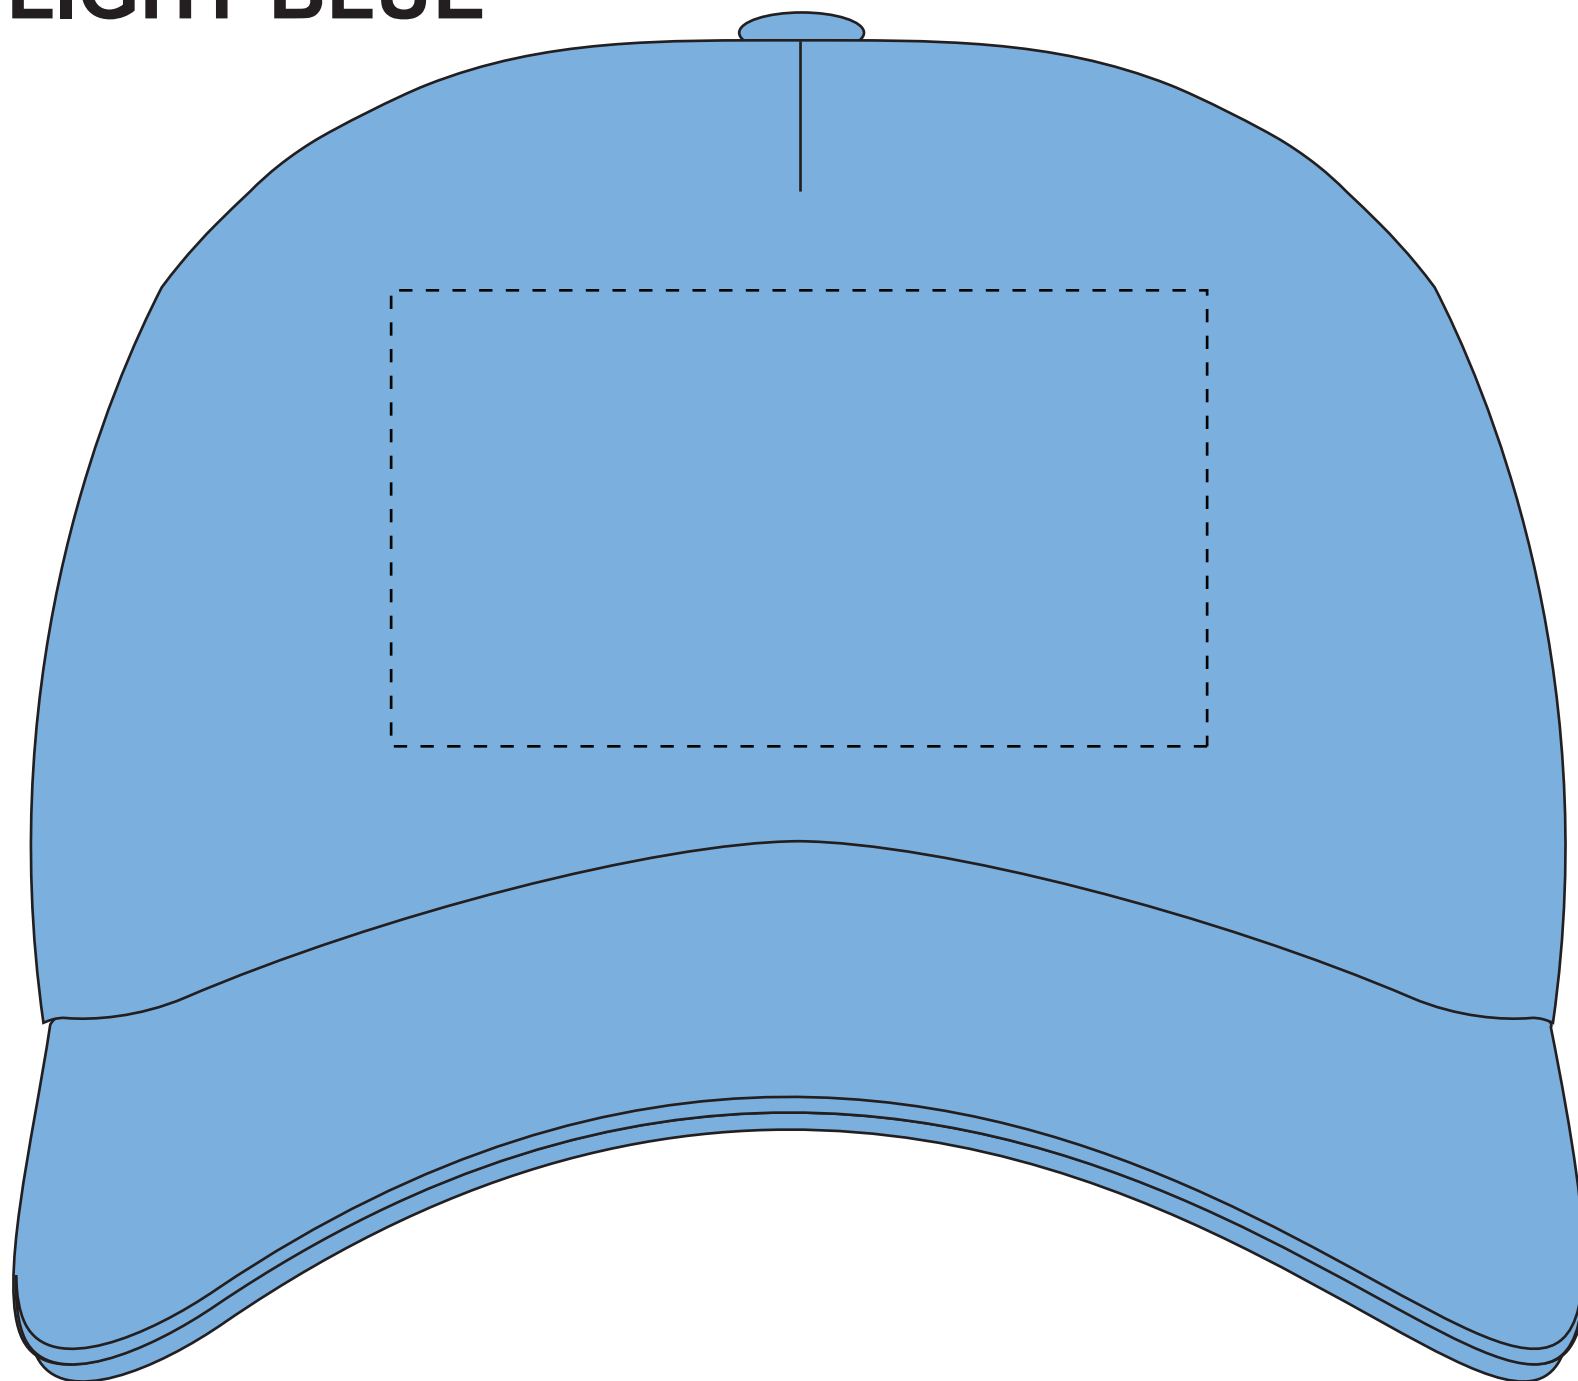

BSBCP-LTBL

Full Color Heat Transfer

LIGHT BLUE

Imprint Size: 4.25" x 2.375"