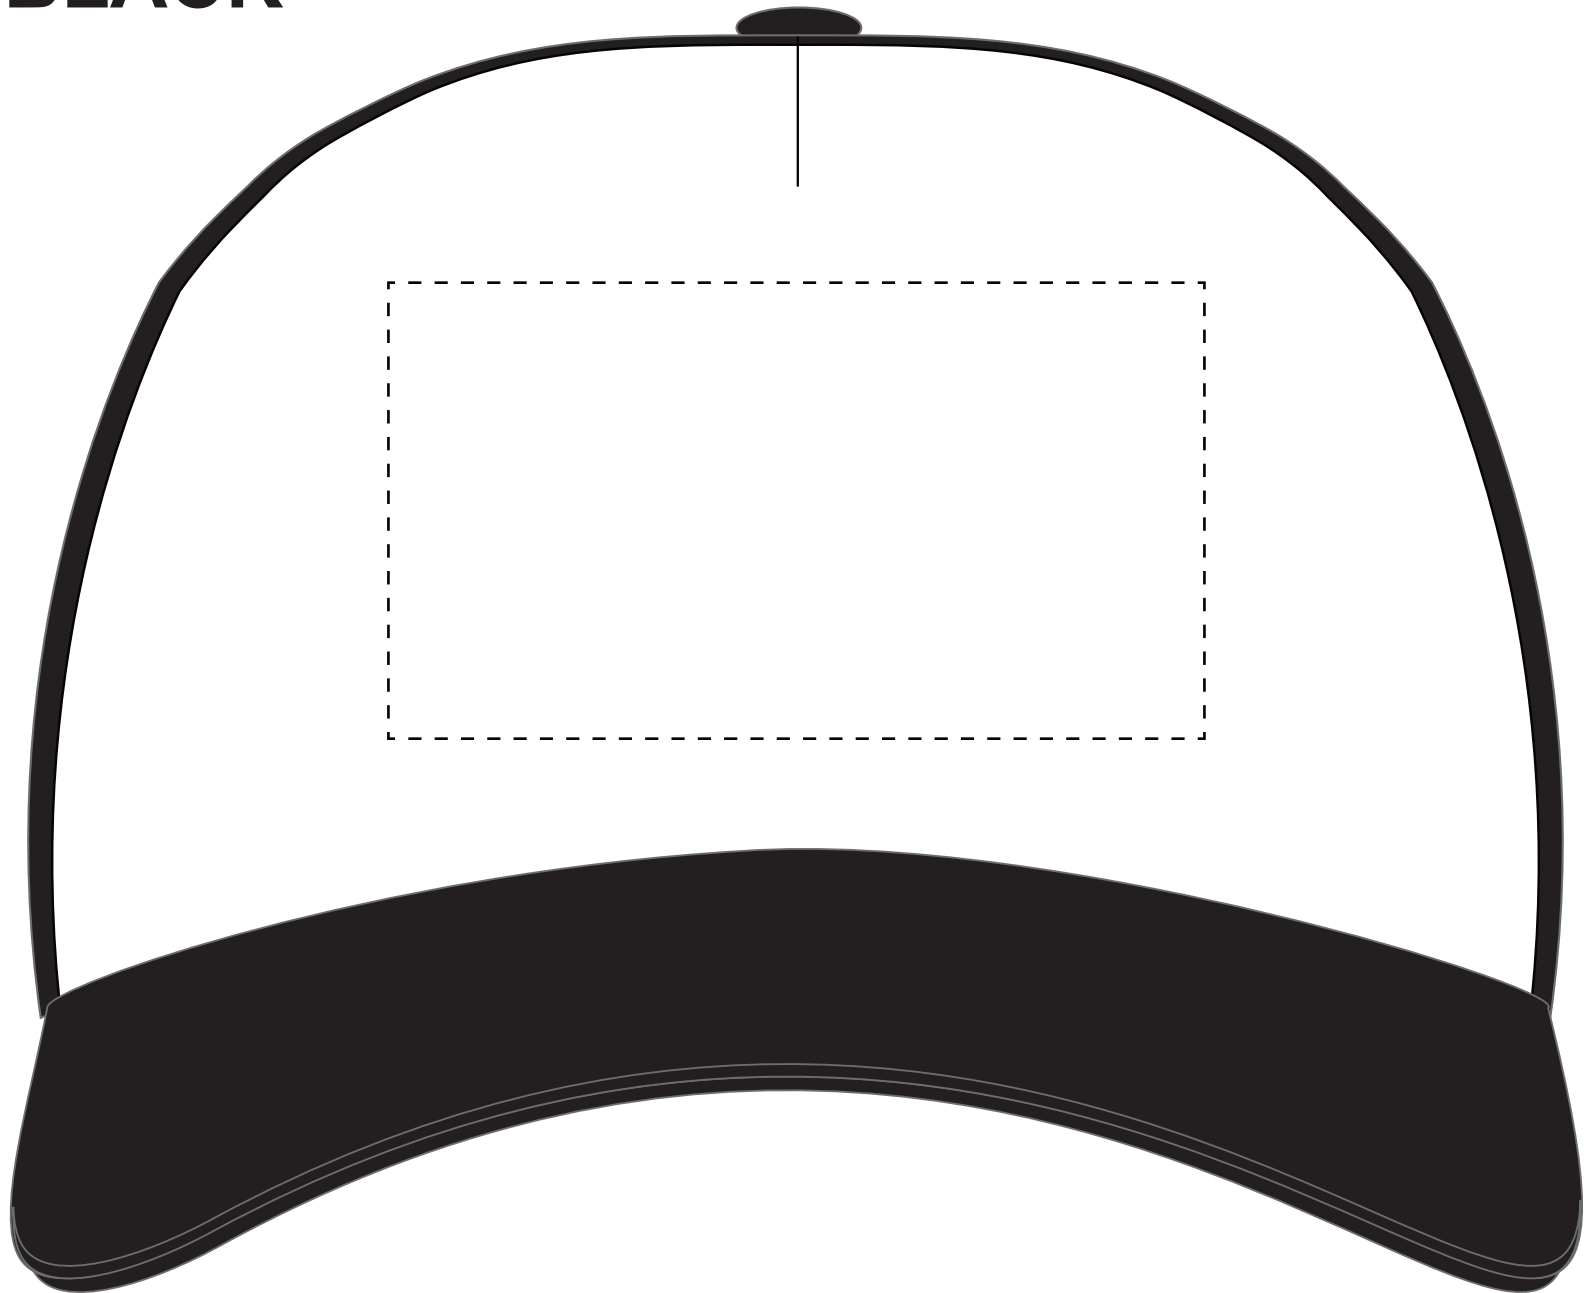

PLTH-BK

Full Color Heat Transfer

BLACK

Imprint Size: 4.25" x 2.375"