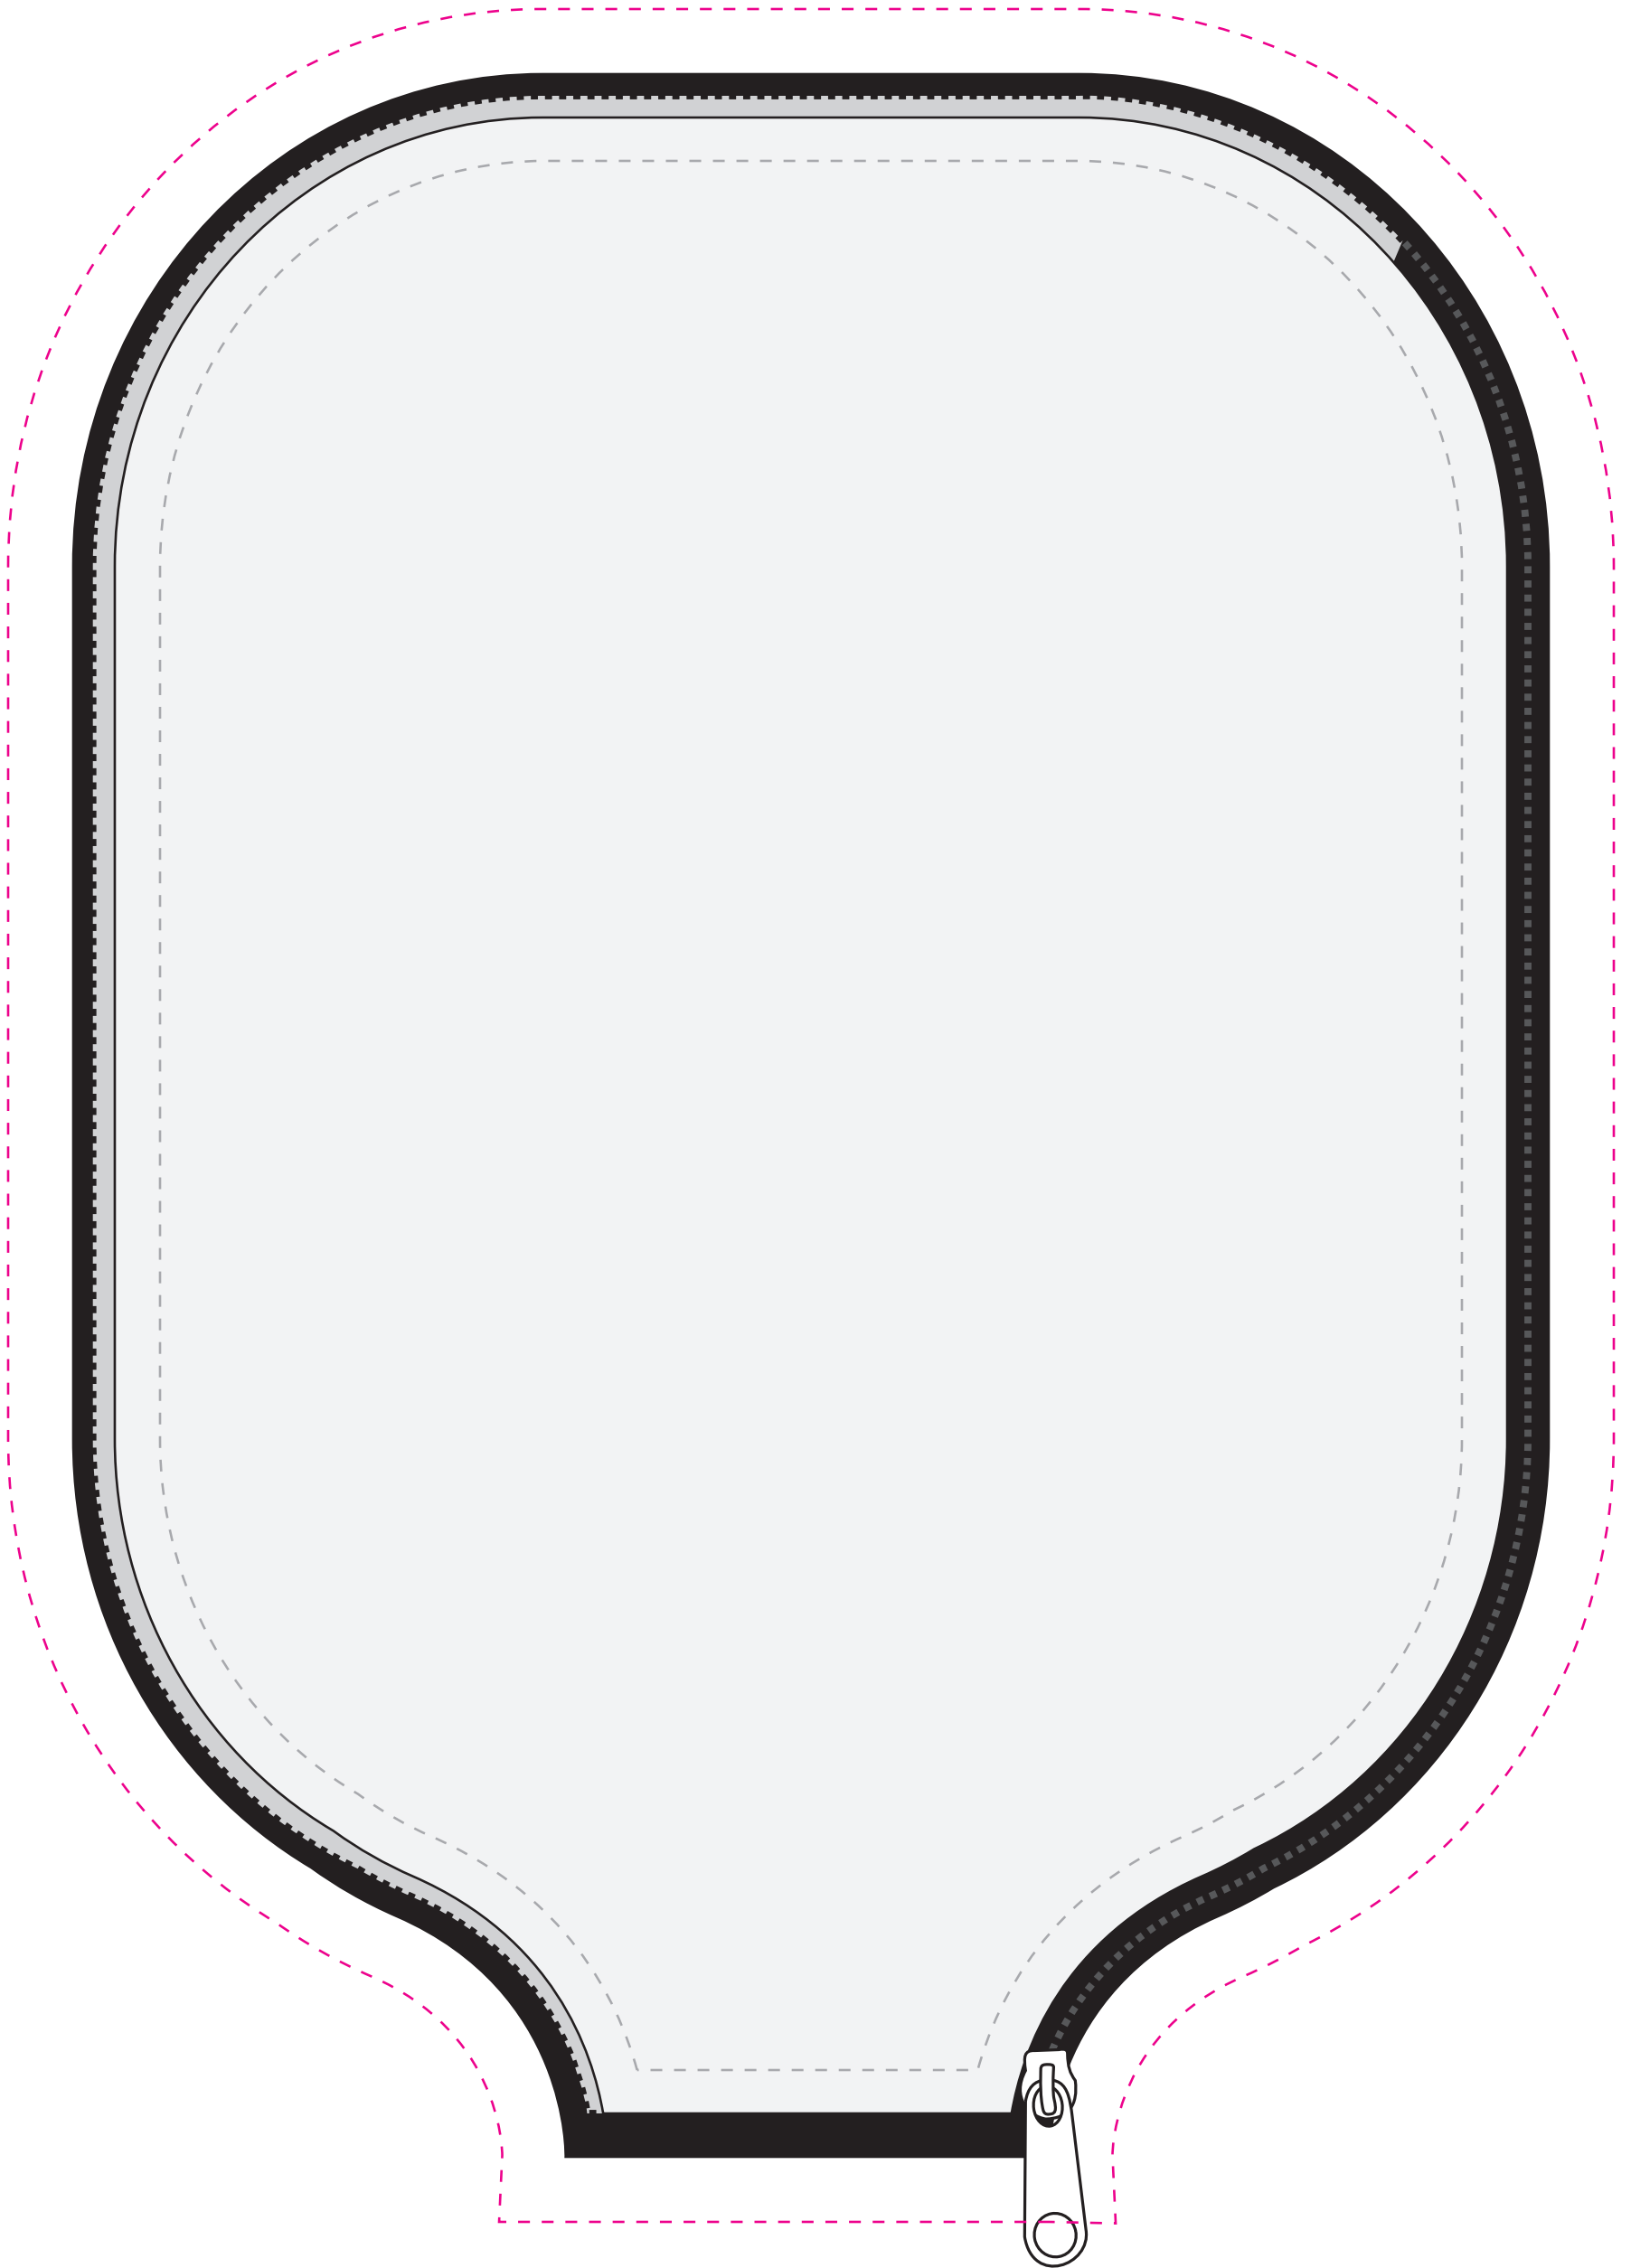

**ITEM #7151HT**

**Full Color Sublimation**

**Total Imprint Area: 8.5" x 12"**

**Safe Area: 7.5" x 11"**

**Full Bleed Imprint Size: 9.25" x 12.75"**